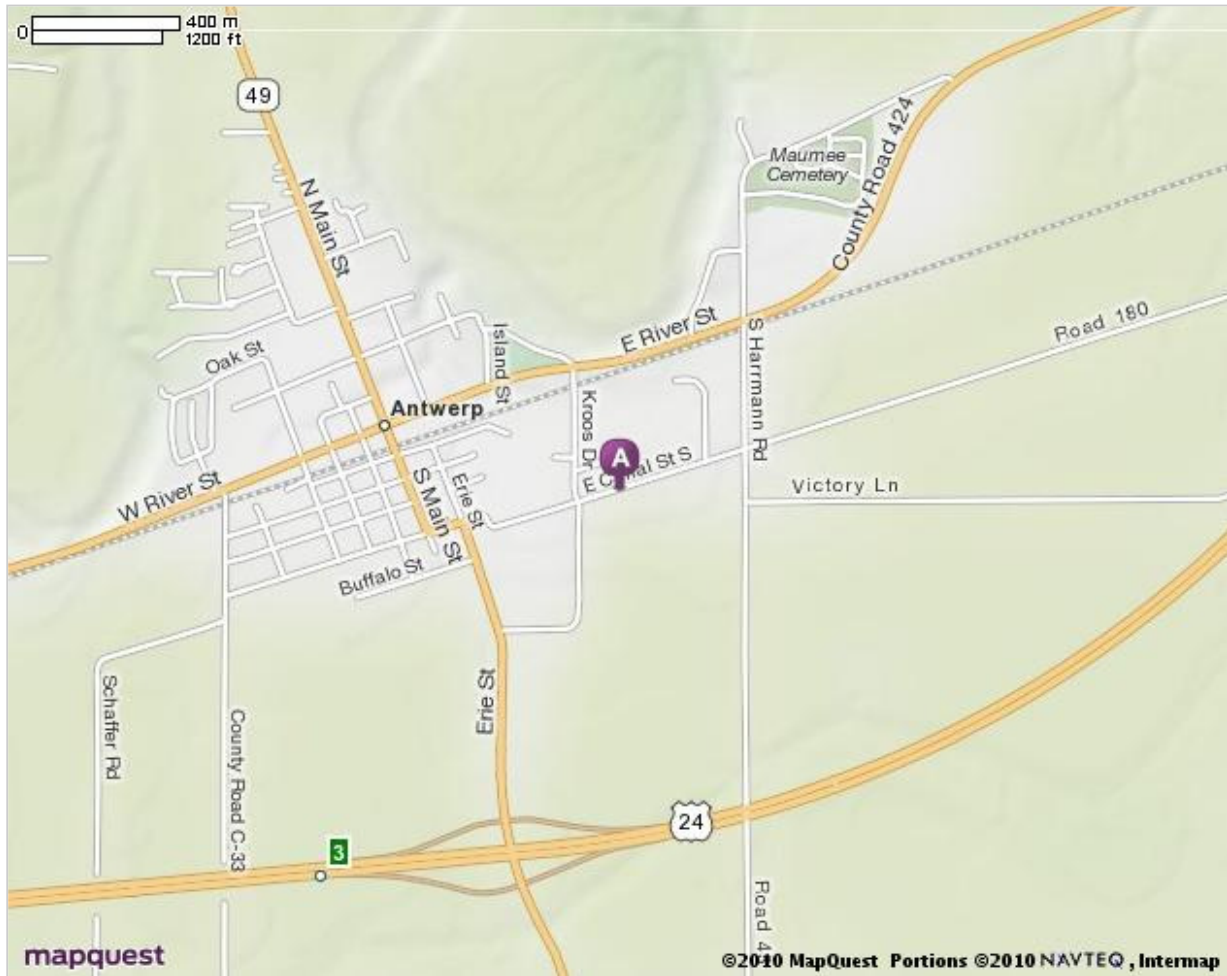

MAPQUEST.

Map of Antwerp, OH

Notes

[All rights reserved. Use subject to License/Copyright](#) | [Map Legend](#)

Directions and maps are informational only. We make no warranties on the accuracy of their content, road conditions or route usability or expeditiousness. You assume all risk of use. MapQuest and its suppliers shall not be liable to you for any loss or delay resulting from your use of MapQuest. Your use of MapQuest means you agree to our [Terms of Use](#)

MAPQUEST.

Map of 501 E Canal St S
Antwerp, OH 45813-8465

Notes

Grant's Catering
419-263-2457

[All rights reserved. Use subject to License/Copyright](#) | [Map Legend](#)

Directions and maps are informational only. We make no warranties on the accuracy of their content, road conditions or route usability or expeditiousness. You assume all risk of use. MapQuest and its suppliers shall not be liable to you for any loss or delay resulting from your use of MapQuest. Your use of MapQuest means you agree to our [Terms of Use](#)